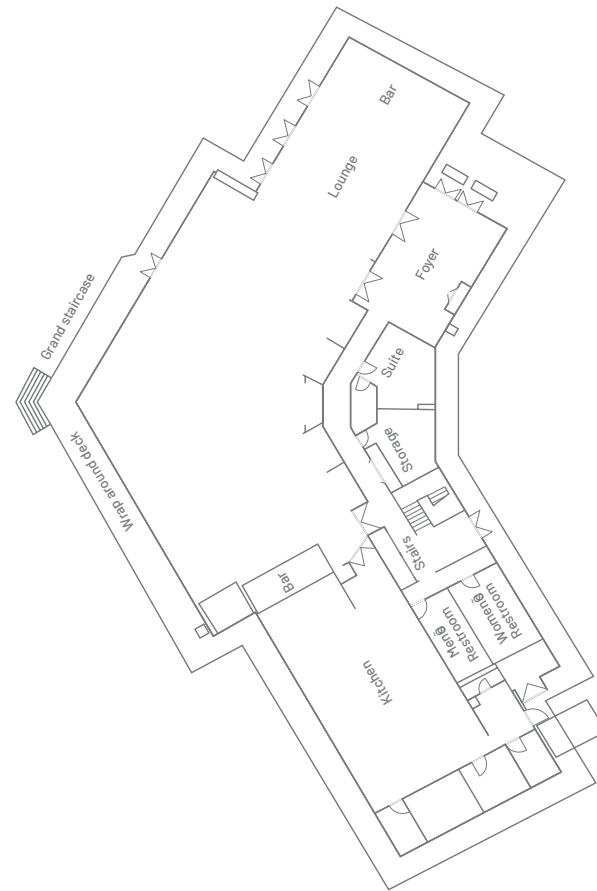

# ENDLESS POSSIBILITIES

Whether you're looking for a more intimate space or a truly grand venue, THE VUE can effortlessly scale to match your event. With our open floor plan and neutral palette, you're not confined to fixed layouts or themes. Instead, feel free to customize our space to perfectly align with your unique vision.